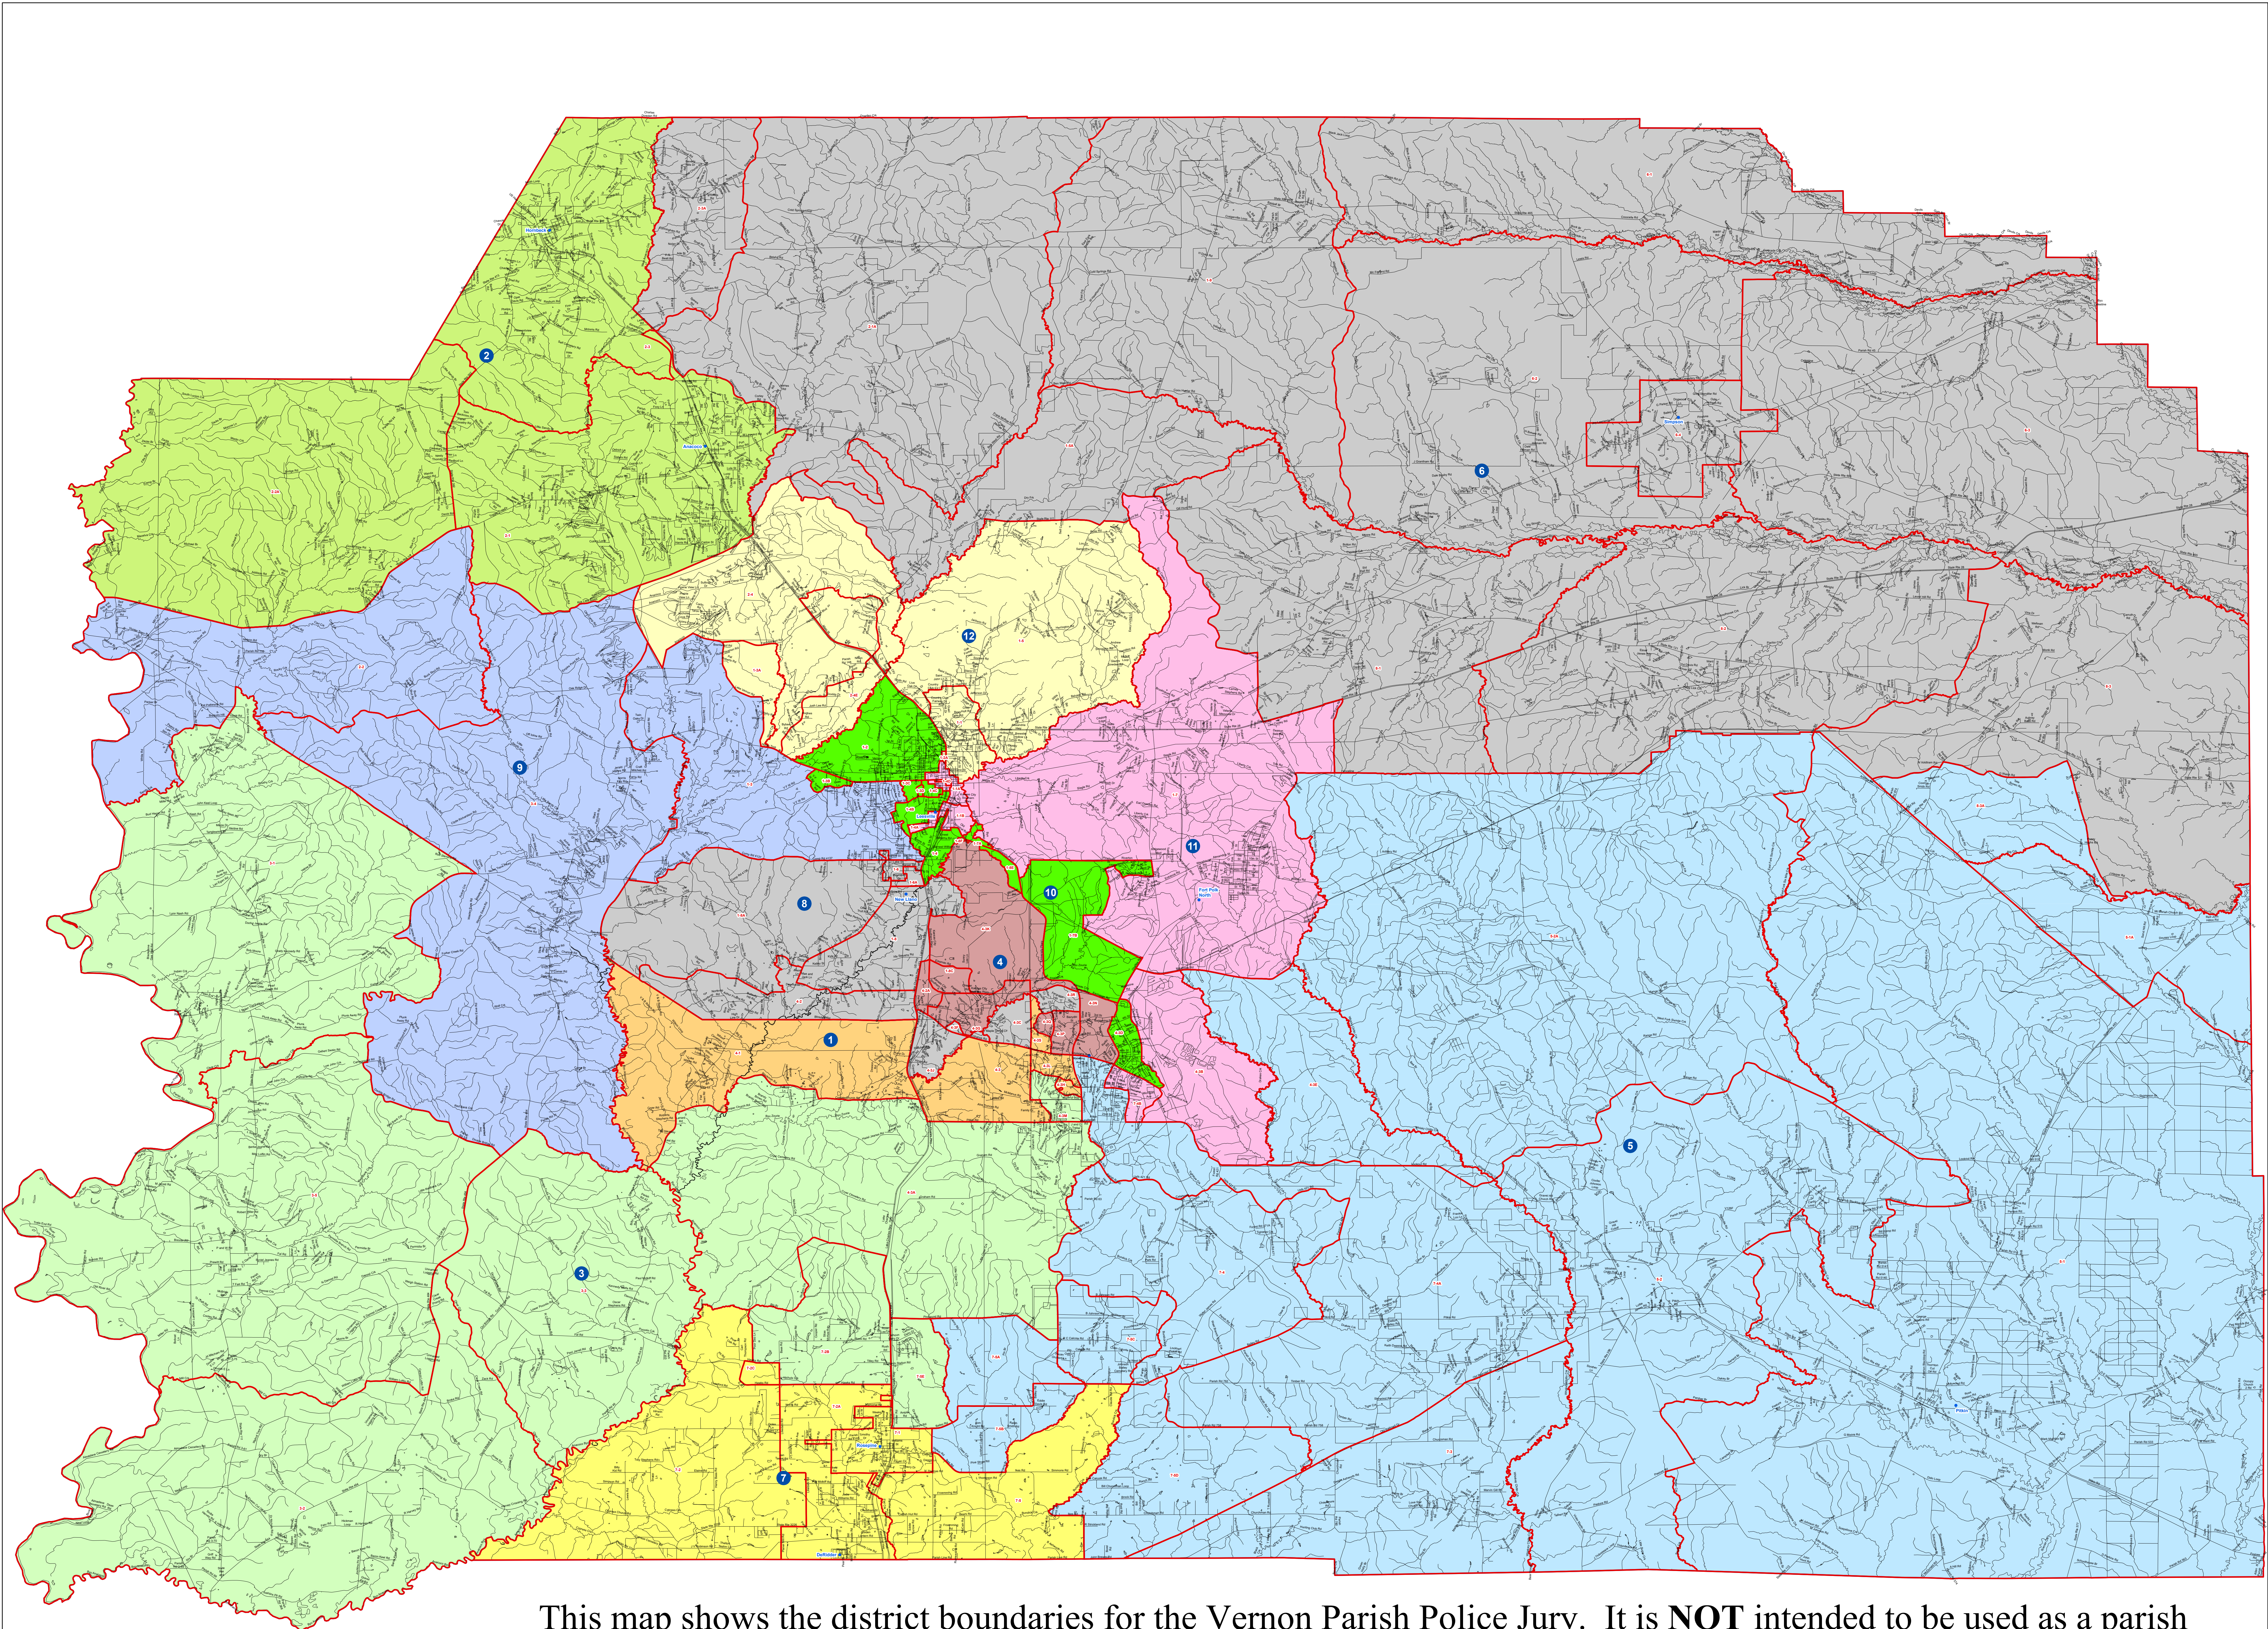

Vernon Parish Police Jury District Map (Adopted 12/19/2022)

This map shows the district boundaries for the Vernon Parish Police Jury. It is **NOT** intended to be used as a parish road map - roads may not be shown or may be shown incorrectly.